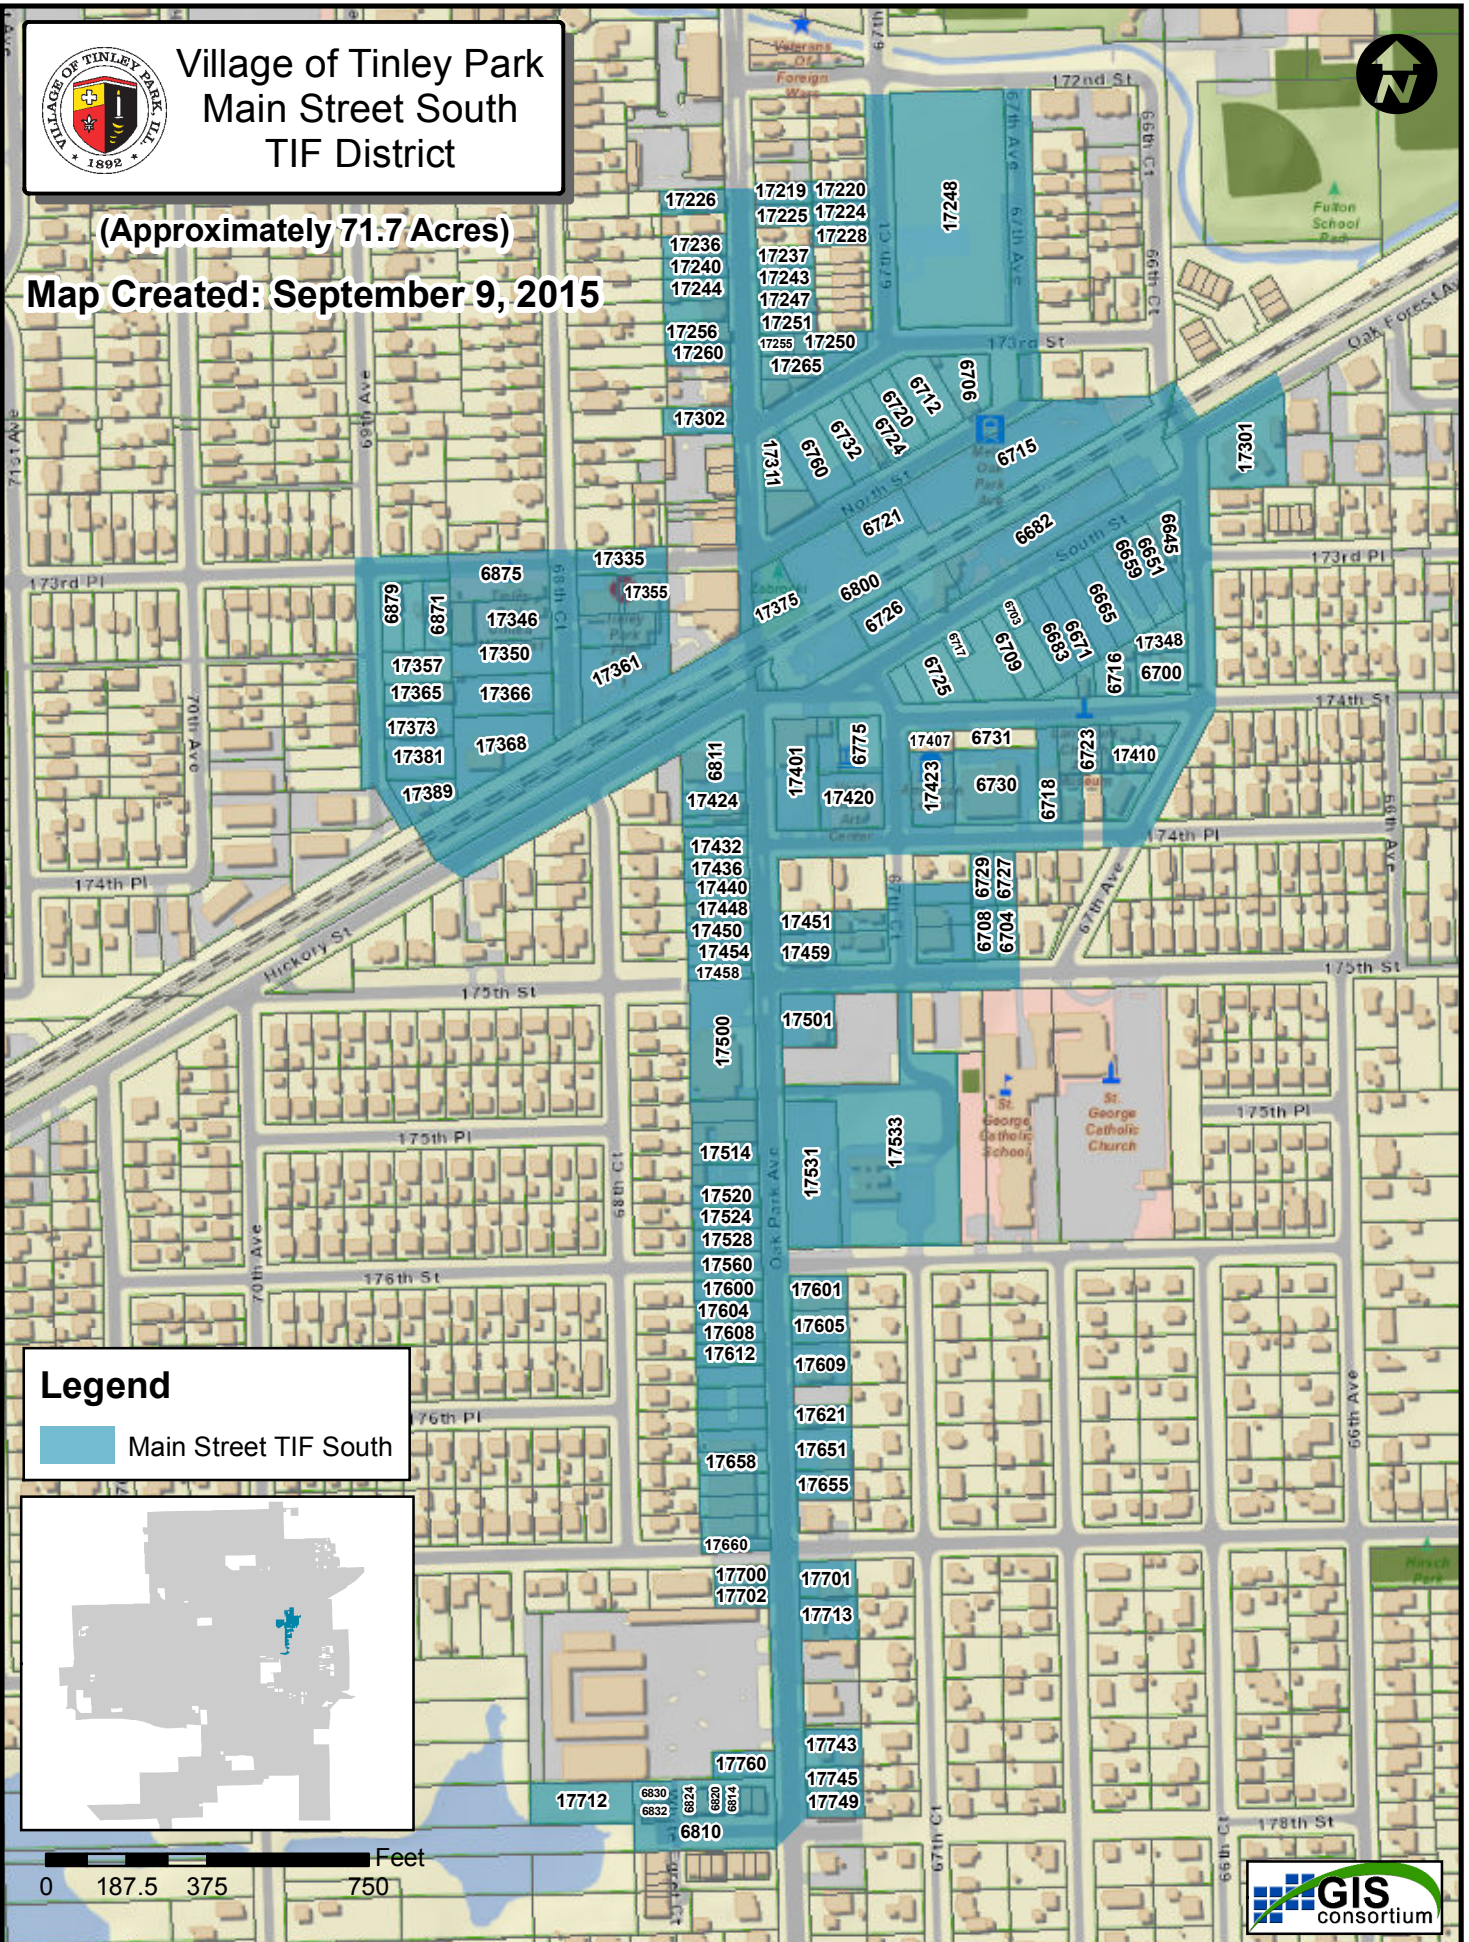

Village of Tinley Park
Main Street South
TIF District

(Approximately 71.7 Acres)

Map Created: September 9, 2015

Legend

Main Street TIF South