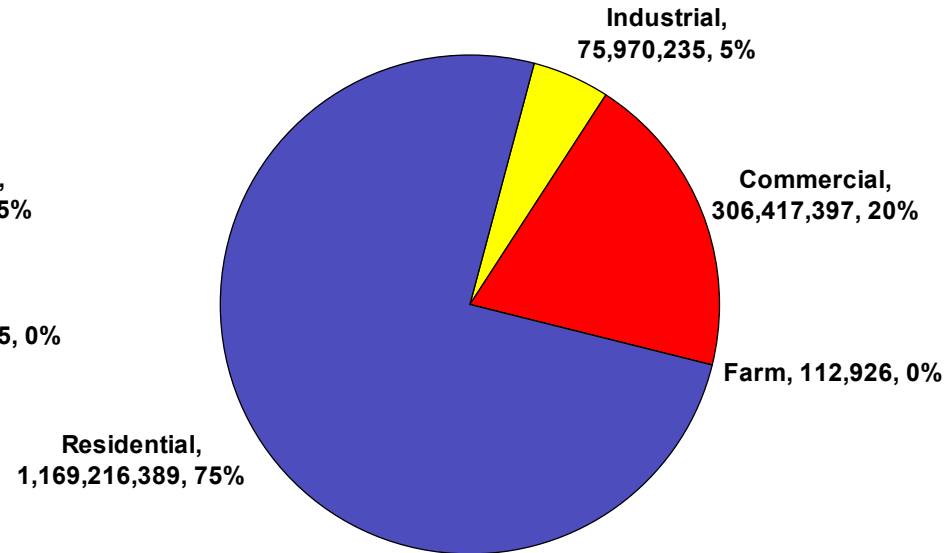

# Village of Tinley Park, Illinois

## Ten Year Change in Equalized Assessed Value By Property Class 2013 & 2022

**2013**

**2022**

Source: Cook County Clerk, Department of Tax and Real Estate Services  
Will County Clerk, Department of Tax Extension