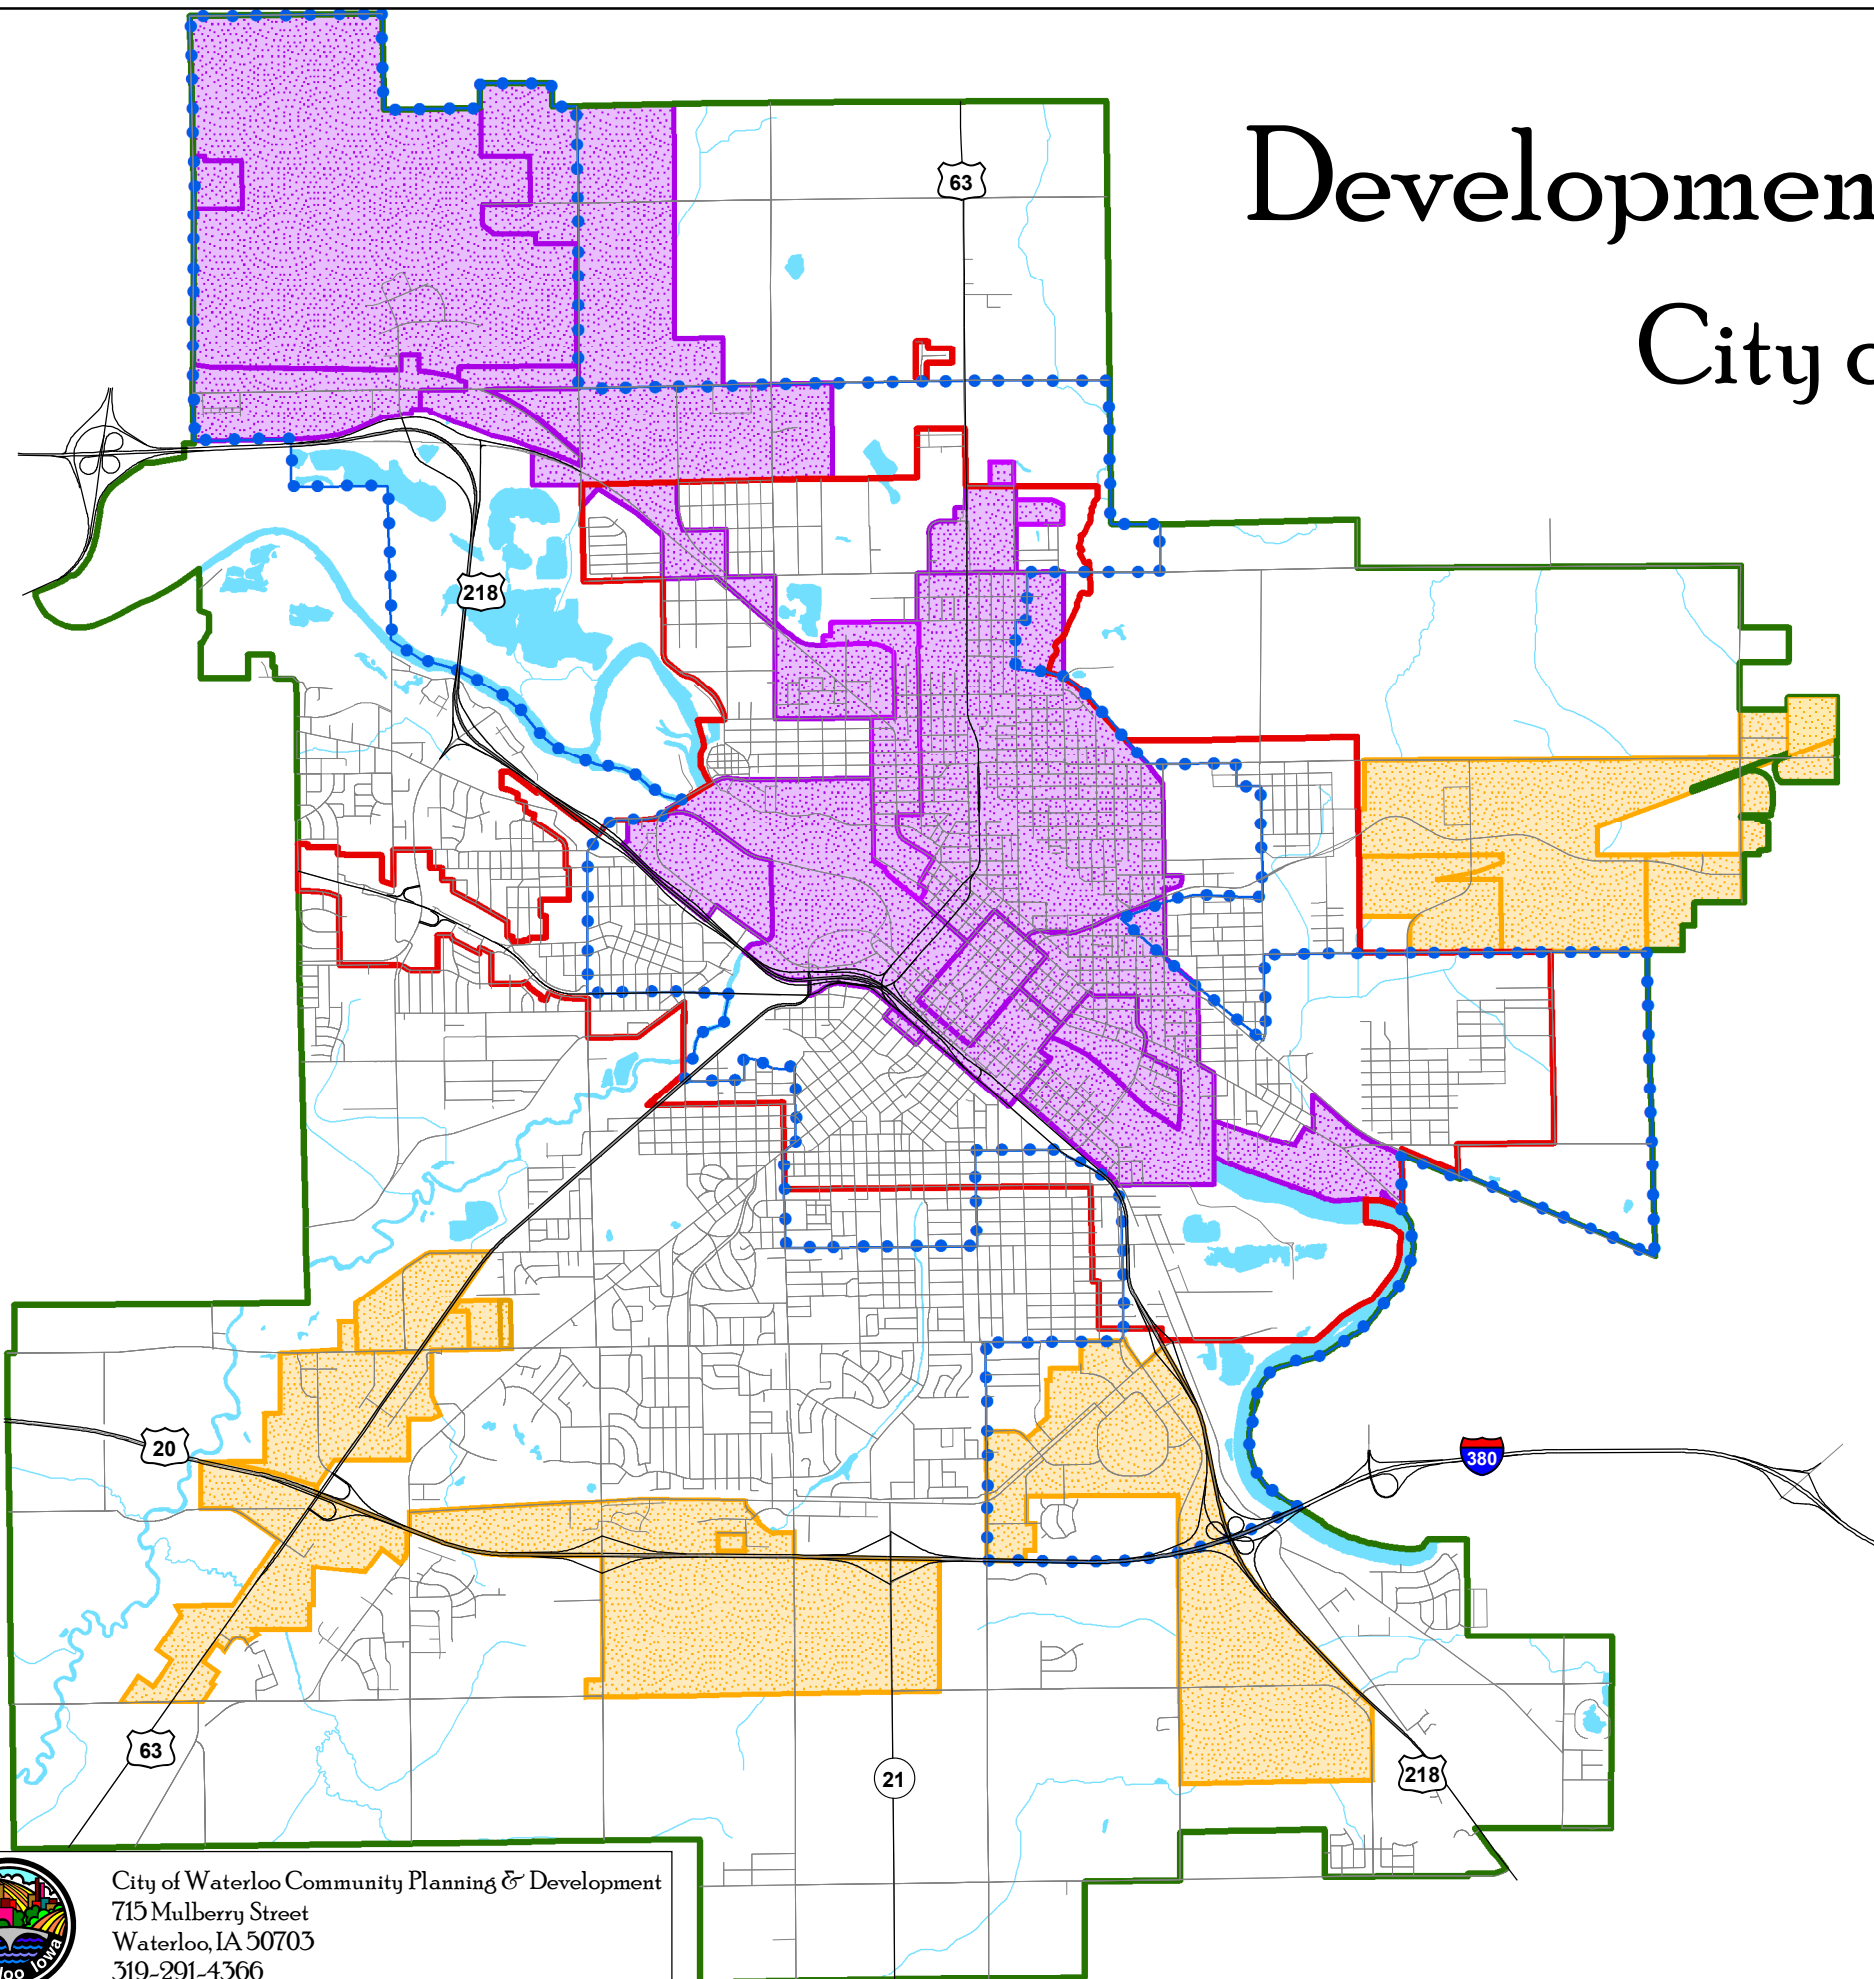

Development Incentive Areas Map

City of Waterloo, Iowa

Legend

-  Economic Development T.I.F. District
-  Urban Renewal T.I.F. District
-  New Market Tax Credit Area
-  Consolidated Urban Revitalization Area (CURA)
-  City Limits Urban Revitalization Area (CLURA)