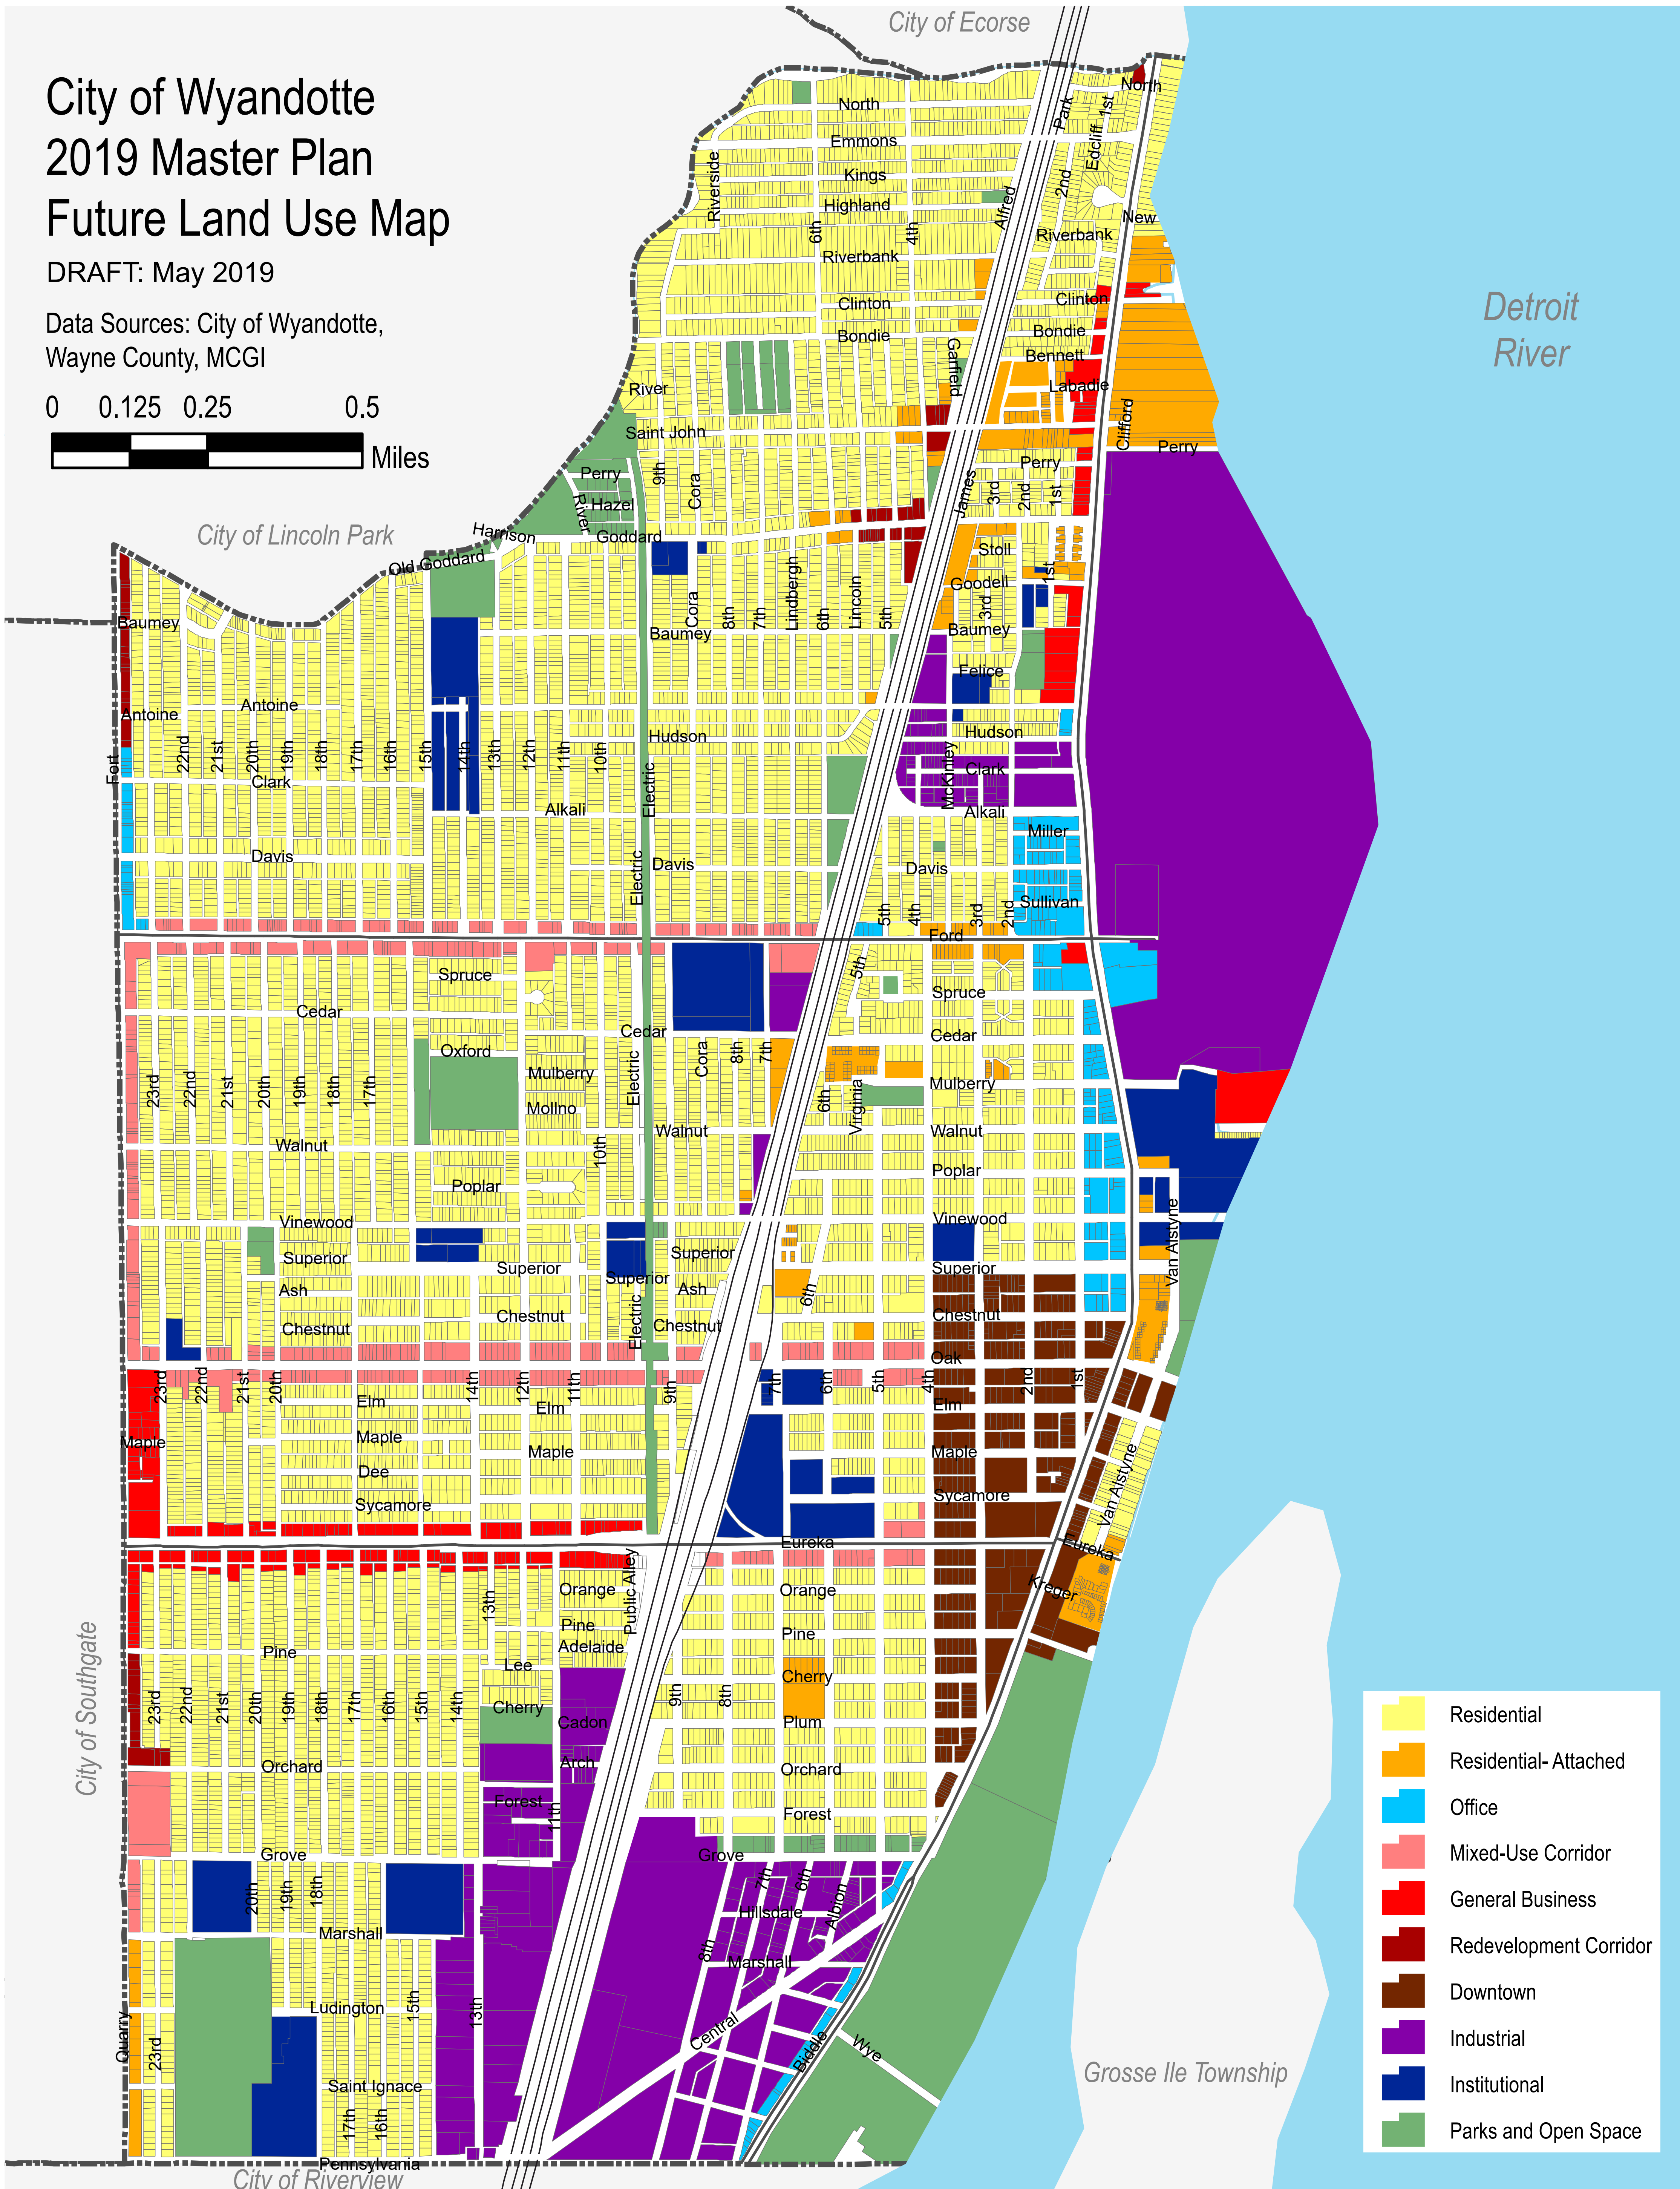

City of Wyandotte 2019 Master Plan Future Land Use Map

DRAFT: May 2019

Data Sources: City of Wyandotte,
Wayne County, MCGI

- Residential
- Residential- Attached
- Office
- Mixed-Use Corridor
- General Business
- Redevelopment Corridor
- Downtown
- Industrial
- Institutional
- Parks and Open Space