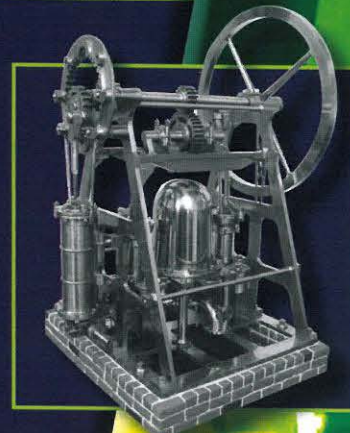

# 2016

SAT: 9am - 6pm • SUN: 9am - 4pm

**PRECISION MACHINED  
GAS, STEAM & STIRLING  
CYCLE ENGINES**

**1,000 + MINIATURE  
MODELS & MACHINE  
TOOLS ON DISPLAY!**

**30,000  
Sq. Ft. On  
Display!**